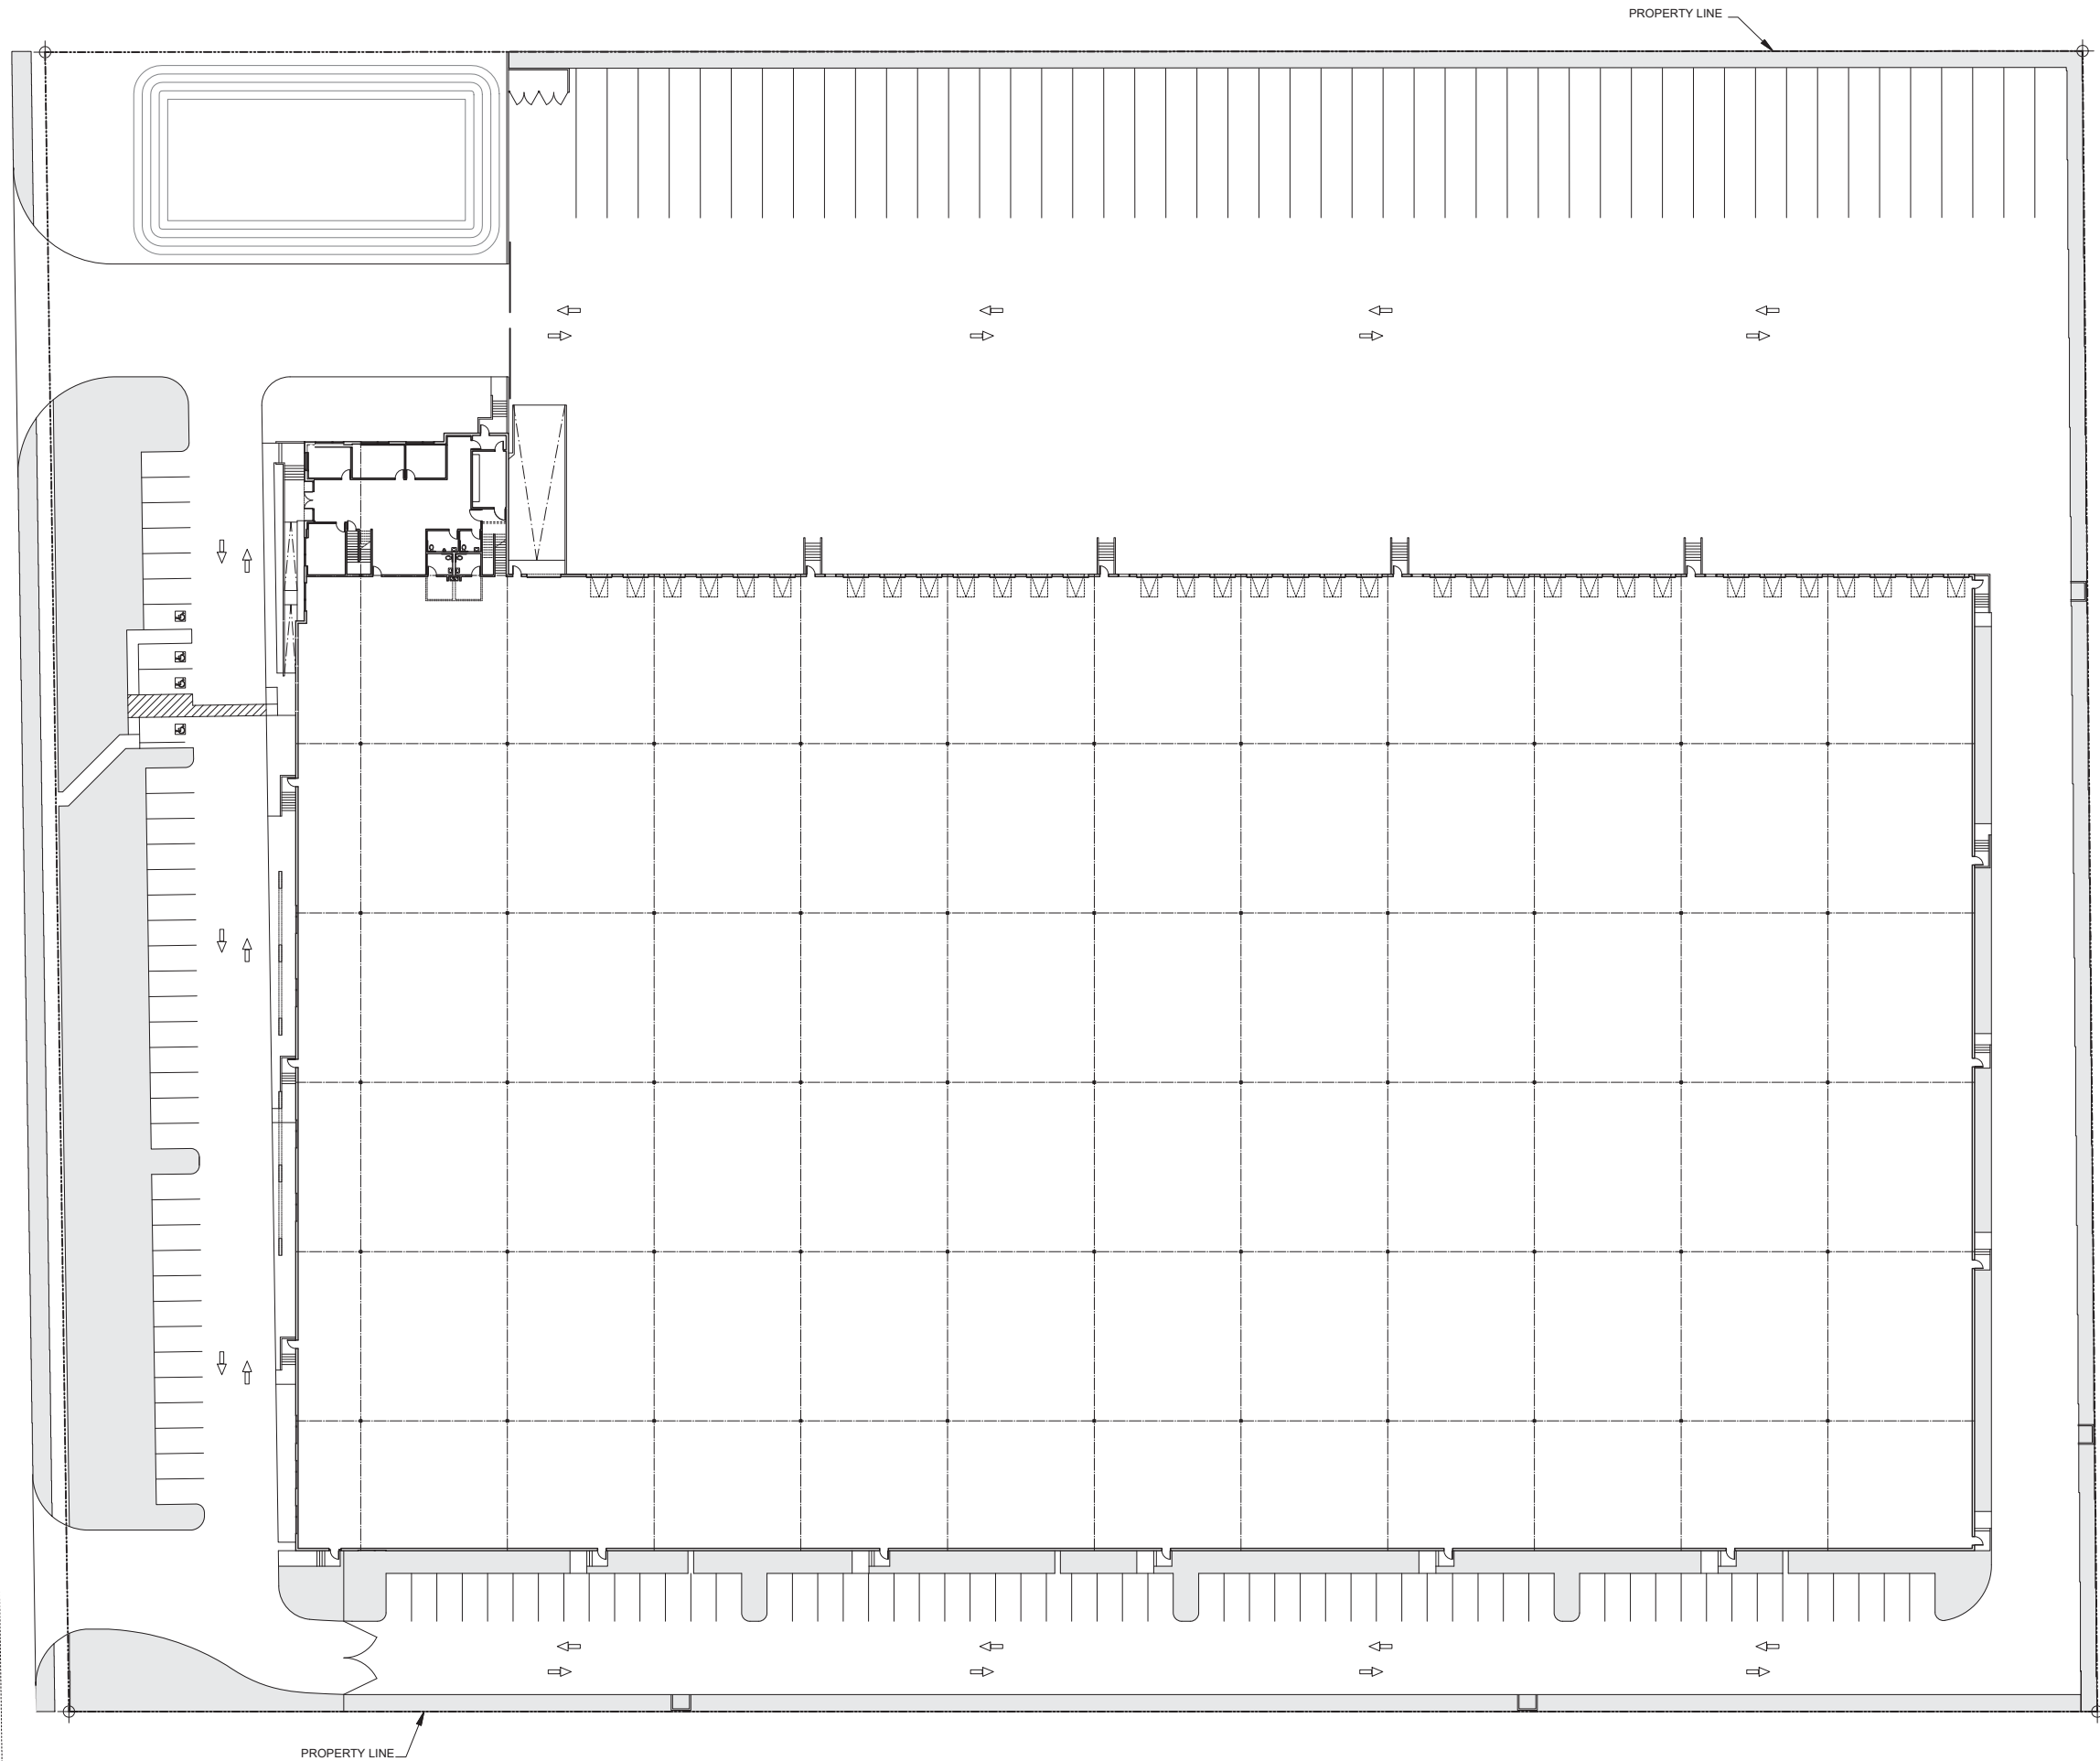

JURUPA AVENUE

PLAN LAYOUT SUBJECT TO FIELD CONDITIONS AND MAY DIFFER FROM PLAN AS SHOWN. ALL INFORMATION PRESENTED ON THIS DRAWING IS PRESUMED TO BE ACCURATE. HOWEVER TENANT SHOULD VERIFY PERTINENT INFORMATION PRIOR TO COMMITTING TO A LEASE. ANY FURNITURE OR APPLIANCES SHOWN ON PLAN ARE FOR CONCEPT ONLY AND WILL BE TENANT PROVIDED.